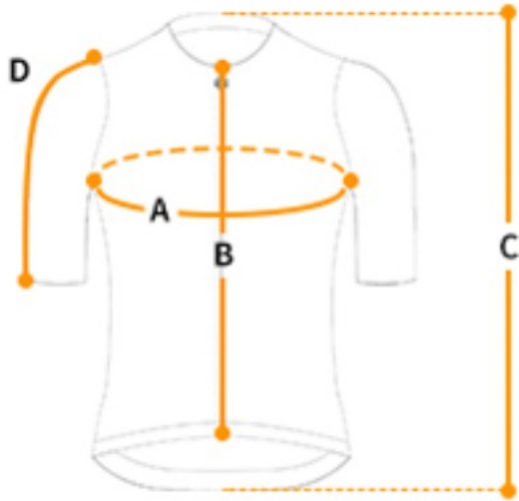

Wind Jacke

	XS	S	M	L	XL	XXL
A/Chest	100	104	108	113	118	123
B/Zipper	64	66	68	70	72	74
C/Back	67	69	71	73	75	77
D/Sleeve	64	65	66	67	68	69

Short Sleeve Jersey

	XS	S	M	L	XL	XXL
A/Chest	80	84	88	93	98	103
B/Zipper	46	48	50	52	54	54
C/Back	59	61	63	65	67	67
D/Sleeve	25	25.5	26	26.5	27	27

Wind Weste

	XS	S	M	L	XL	XXL
A/Chest	98	102	106	111	116	121
B/Zipper	52	54	56	58	60	62
C/Back	68	70	72	74	76	78

♂ Running Singlet Men

	XS	S	M	L	XL	XXL
A/Chest	92	96	100	104	108	112
B/Front	63	65	67	69	71	73

Running Singlet Women

	XS	S	M	L	XL
A/Chest	80	84	88	93	98
B/Front	64	66	68	70	72

Lauf Shirt

	cm					
	XS	S.	M	L	XL	XXL
A/Chest	95	99	103	108	113	118
B/Sleeve	19.5	20	20.5	21	21.5	22
C/Back	64	66	68	70	72	74
D/Front	66	68	70	72	74	74