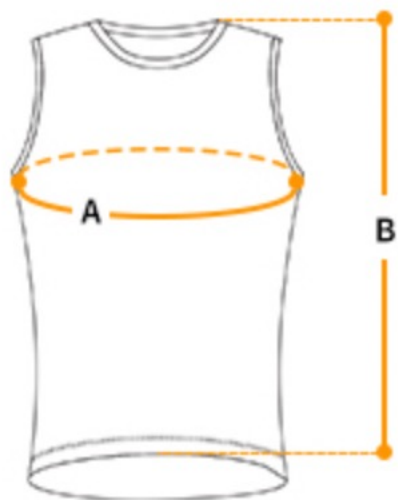

Wind Jacke

	XS	S	M	L	XL	XXL
A/Chest	100	104	108	113	118	123
B/Zipper	64	66	68	70	72	74
C/Back	67	69	71	73	75	77
D/Sleeve	64	65	66	67	68	69

Short Sleeve Jersey

	XS	S	M	L	XL	XXL
A/Chest	80	84	88	93	98	103
B/Zipper	46	48	50	52	54	54
C/Back	59	61	63	65	67	67
D/Sleeve	25	25.5	26	26.5	27	27

Wind Weste

	XS	S	M	L	XL	XXL
A/Chest	98	102	106	111	116	121
B/Zipper	52	54	56	58	60	62
C/Back	68	70	72	74	76	78

♂ Running Singlet Men

	XS	S	M	L	XL	XXL
A/Chest	92	96	100	104	108	112
B/Front	63	65	67	69	71	73

Running Singlet Women

	XS	S	M	L	XL
A/Chest	80	84	88	93	98
B/Front	64	66	68	70	72

Lauf Shirt

	cm					
	XS	S.	M	L	XL	XXL
A/Chest	95	99	103	108	113	118
B/Sleeve	19.5	20	20.5	21	21.5	22
C/Back	64	66	68	70	72	74
D/Front	66	68	70	72	74	74