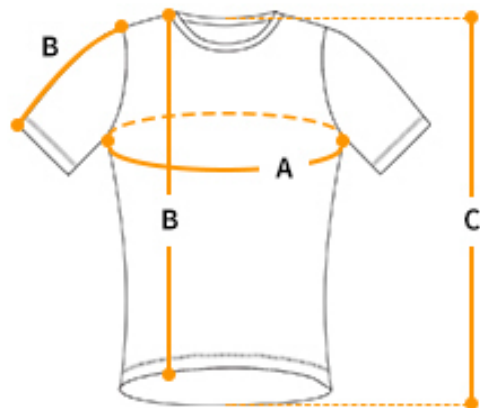

Wind Jacke

	XS	S	M	L	XL	XXL
A/Chest	100	104	108	113	118	123
B/Zipper	64	66	68	70	72	74
C/Back	67	69	71	73	75	77
D/Sleeve	64	65	66	67	68	69

Short Sleeve Jersey

	XS	S	M	L	XL	XXL
A/Chest	80	84	88	93	98	103
B/Zipper	46	48	50	52	54	54
C/Back	59	61	63	65	67	67
D/Sleeve	25	25.5	26	26.5	27	27

Wind Weste

	XS	S	M	L	XL	XXL
A/Chest	98	102	106	111	116	121
B/Zipper	52	54	56	58	60	62
C/Back	68	70	72	74	76	78

♂ Running Singlet Men

	XS	S	M	L	XL	XXL
A/Chest	92	96	100	104	108	112
B/Front	63	65	67	69	71	73

Running Singlet Women

	XS	S	M	L	XL
A/Chest	80	84	88	93	98
B/Front	64	66	68	70	72

Lauf Shirt

	cm					
	XS	S.	M	L	XL	XXL
A/Chest	95	99	103	108	113	118
B/Sleeve	19.5	20	20.5	21	21.5	22
C/Back	64	66	68	70	72	74
D/Front	66	68	70	72	74	74