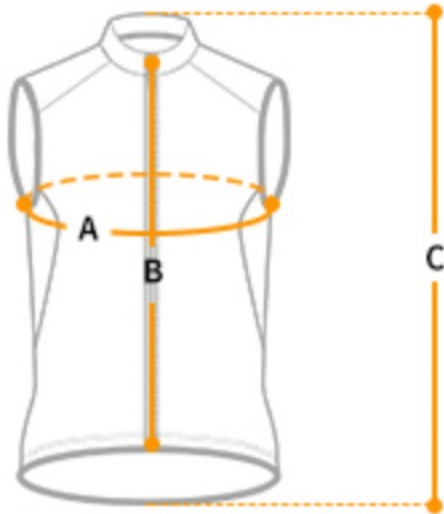

Wind Jacke

	XS	S	M	L	XL	XXL
A/Chest	100	104	108	113	118	123
B/Zipper	64	66	68	70	72	74
C/Back	67	69	71	73	75	77
D/Sleeve	64	65	66	67	68	69

Short Sleeve Jersey

	XS	S	M	L	XL	XXL
A/Chest	80	84	88	93	98	103
B/Zipper	46	48	50	52	54	54
C/Back	59	61	63	65	67	67
D/Sleeve	25	25.5	26	26.5	27	27

Wind Weste

	XS	S	M	L	XL	XXL
A/Chest	98	102	106	111	116	121
B/Zipper	52	54	56	58	60	62
C/Back	68	70	72	74	76	78

♂ Running Singlet Men

	XS	S	M	L	XL	XXL
A/Chest	92	96	100	104	108	112
B/Front	63	65	67	69	71	73

Running Singlet Women

	XS	S	M	L	XL
A/Chest	80	84	88	93	98
B/Front	64	66	68	70	72

Lauf Shirt

	cm					
	XS	S.	M	L	XL	XXL
A/Chest	95	99	103	108	113	118
B/Sleeve	19.5	20	20.5	21	21.5	22
C/Back	64	66	68	70	72	74
D/Front	66	68	70	72	74	74